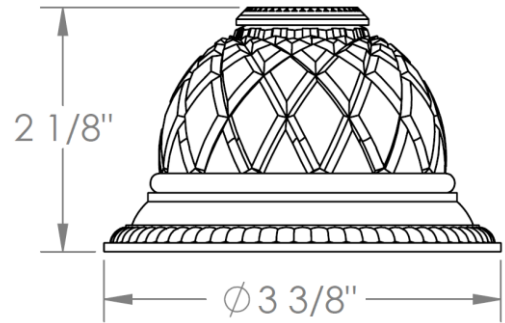

ESCUTCHEON TRIM OPTIONS

AA - VENICE