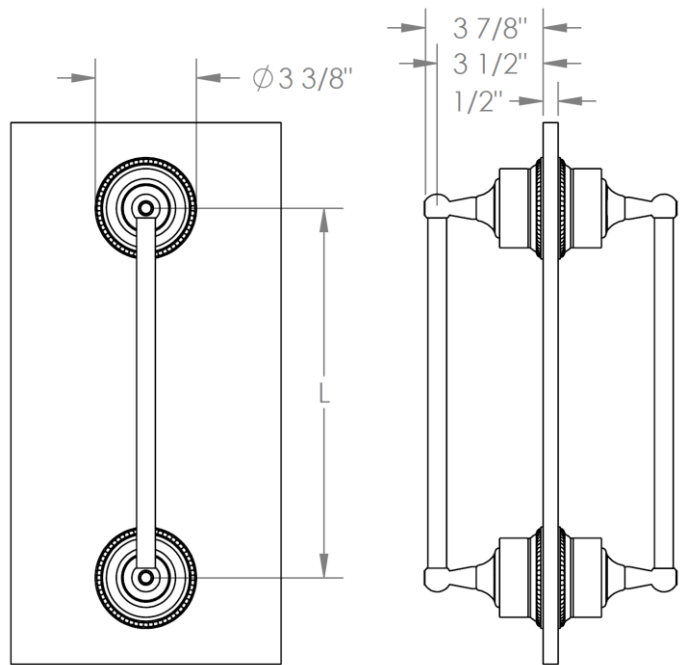

180-0.1- DDP

Glass Mounted Double Shower Door Pull
For use with 1/2" thick glass with Ø1/2" holes
Venetian Collection

MODEL NO.	DIMENSION OF L
180-0.1-6DDP	6"
180-0.1-12DDP	12"
180-0.1-18DDP	18"
180-0.1A-DDP	24"