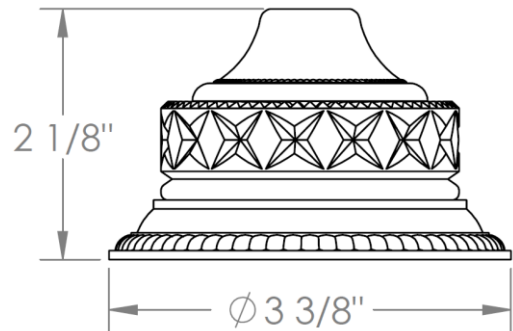

ESCUTCHEON TRIM OPTIONS

AA - VENICE

BB - GENOA