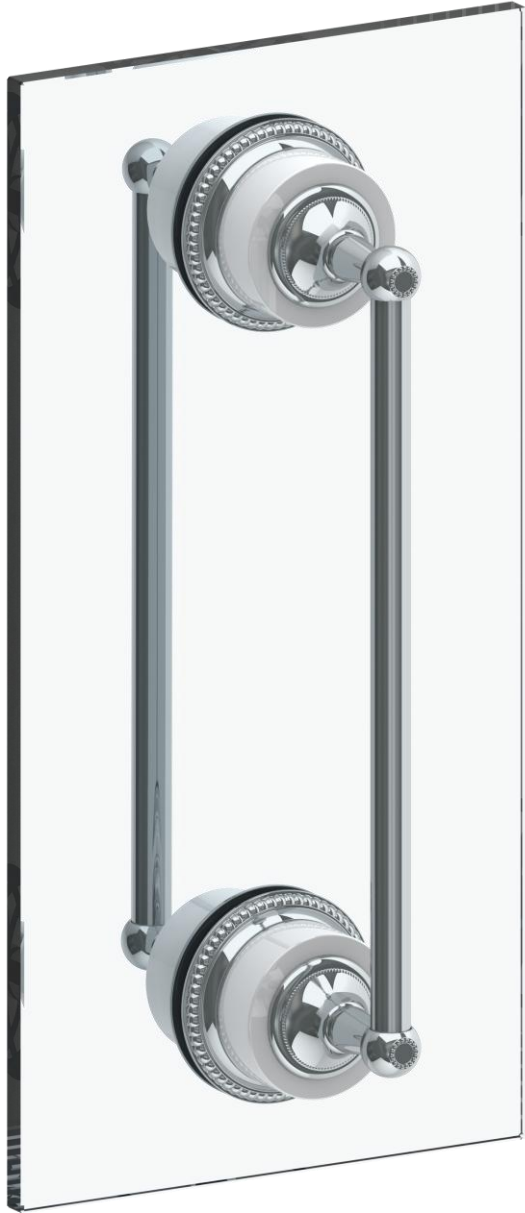

180-0.1- DDP

Glass Mounted Double Shower Door Pull
For use with 1/2" thick glass with Ø1/2" holes
Venetian Collection

MODEL NO.	DIMENSION OF L
180-0.1-6DDP	6"
180-0.1-12DDP	12"
180-0.1-18DDP	18"
180-0.1A-DDP	24"

ESCUTCHEON TRIM OPTIONS

AA - VENICE

BB - GENOA

CC - POMPEI

DD - NAPLES