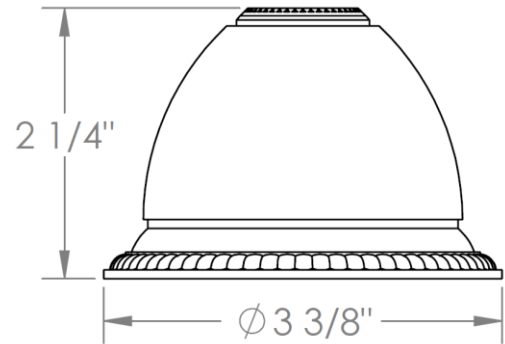

ESCUTCHEON TRIM OPTIONS

AA - VENICE

BB - GENOA

CC - POMPEI